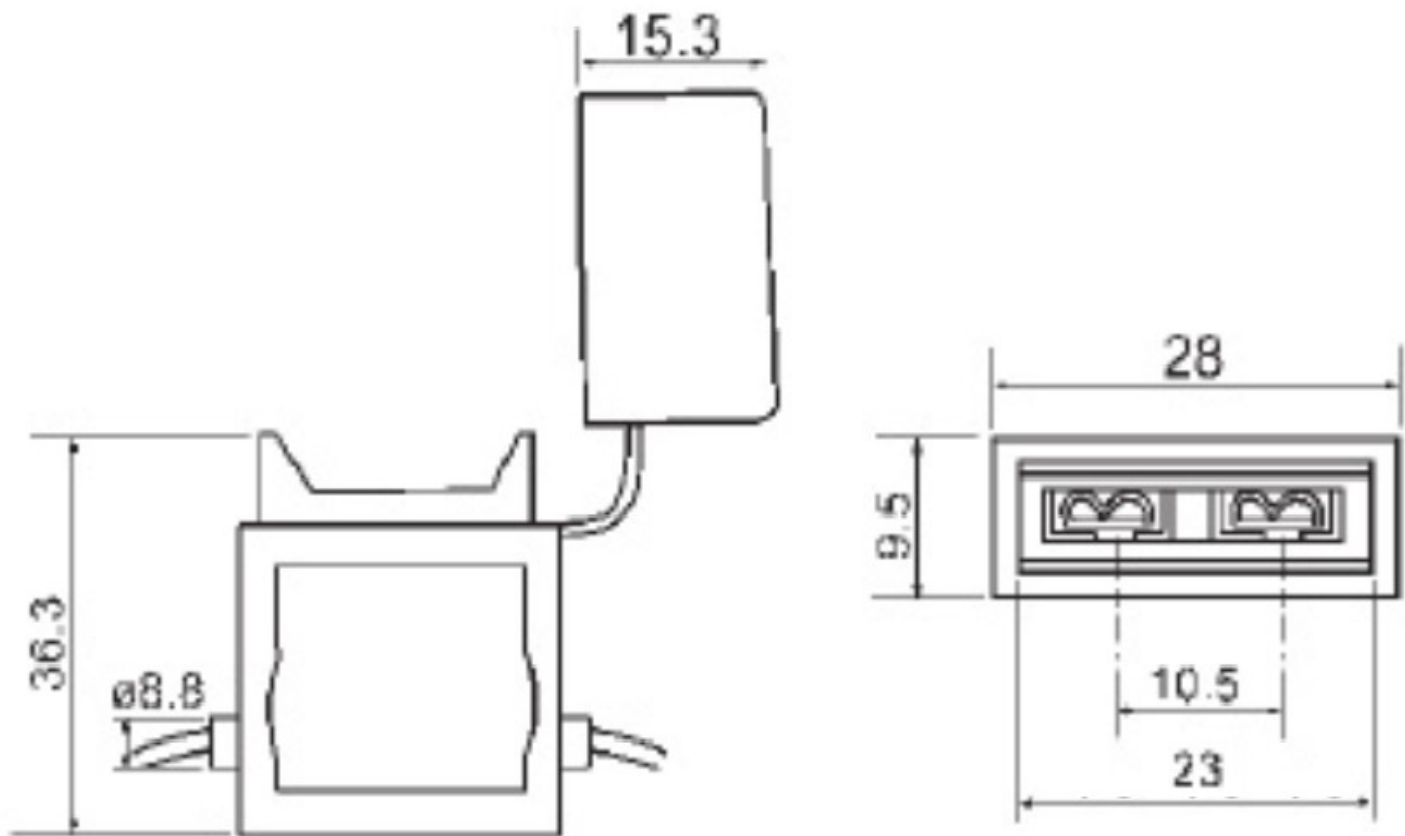

## Fuse clip ZH708

### Product details:

Material: PVC Nickel(silver)-plating brass

Suitable fuse: Medium auto plug-in sheet fuse